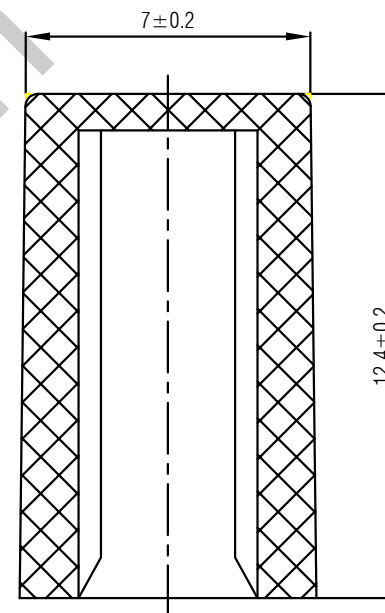

SWITCH CAP
P/N:SC419

Materials ABS

Color Black,Grey
(OEM AVAILABLE)

Packaging

Bulk Package
Inner Package: Plastic bag
Outer Package: Carton

WENZHOU KHAN ELECTRONIC

VERSION		PROJECTION	DESIGNED	Wei Lin
KH14FE22E			CHECKED	ZhongJu Peng
SCALE	SIZE	 Dimensions are shown:mm(inches)	APPROVED	Johan Xu
5:1	A4		2022.05.11	