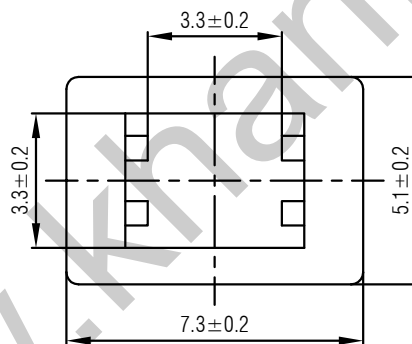

SWITCH CAP
P/N:SC419

Materials ABS

Color Black,Grey
(OEM AVAILABLE)

Packaging

Bulk Package
Inner Package: Plastic bag
Outer Package: Carton

WENZHOU KHAN ELECTRONIC

VERSION		PROJECTION	DESIGNED	Wei Lin
KH14FE22E			CHECKED	ZhongJu Peng
SCALE	SIZE	 Dimensions are shown:mm(inches)	APPROVED	Johan Xu
5:1	A4		2022.05.11	